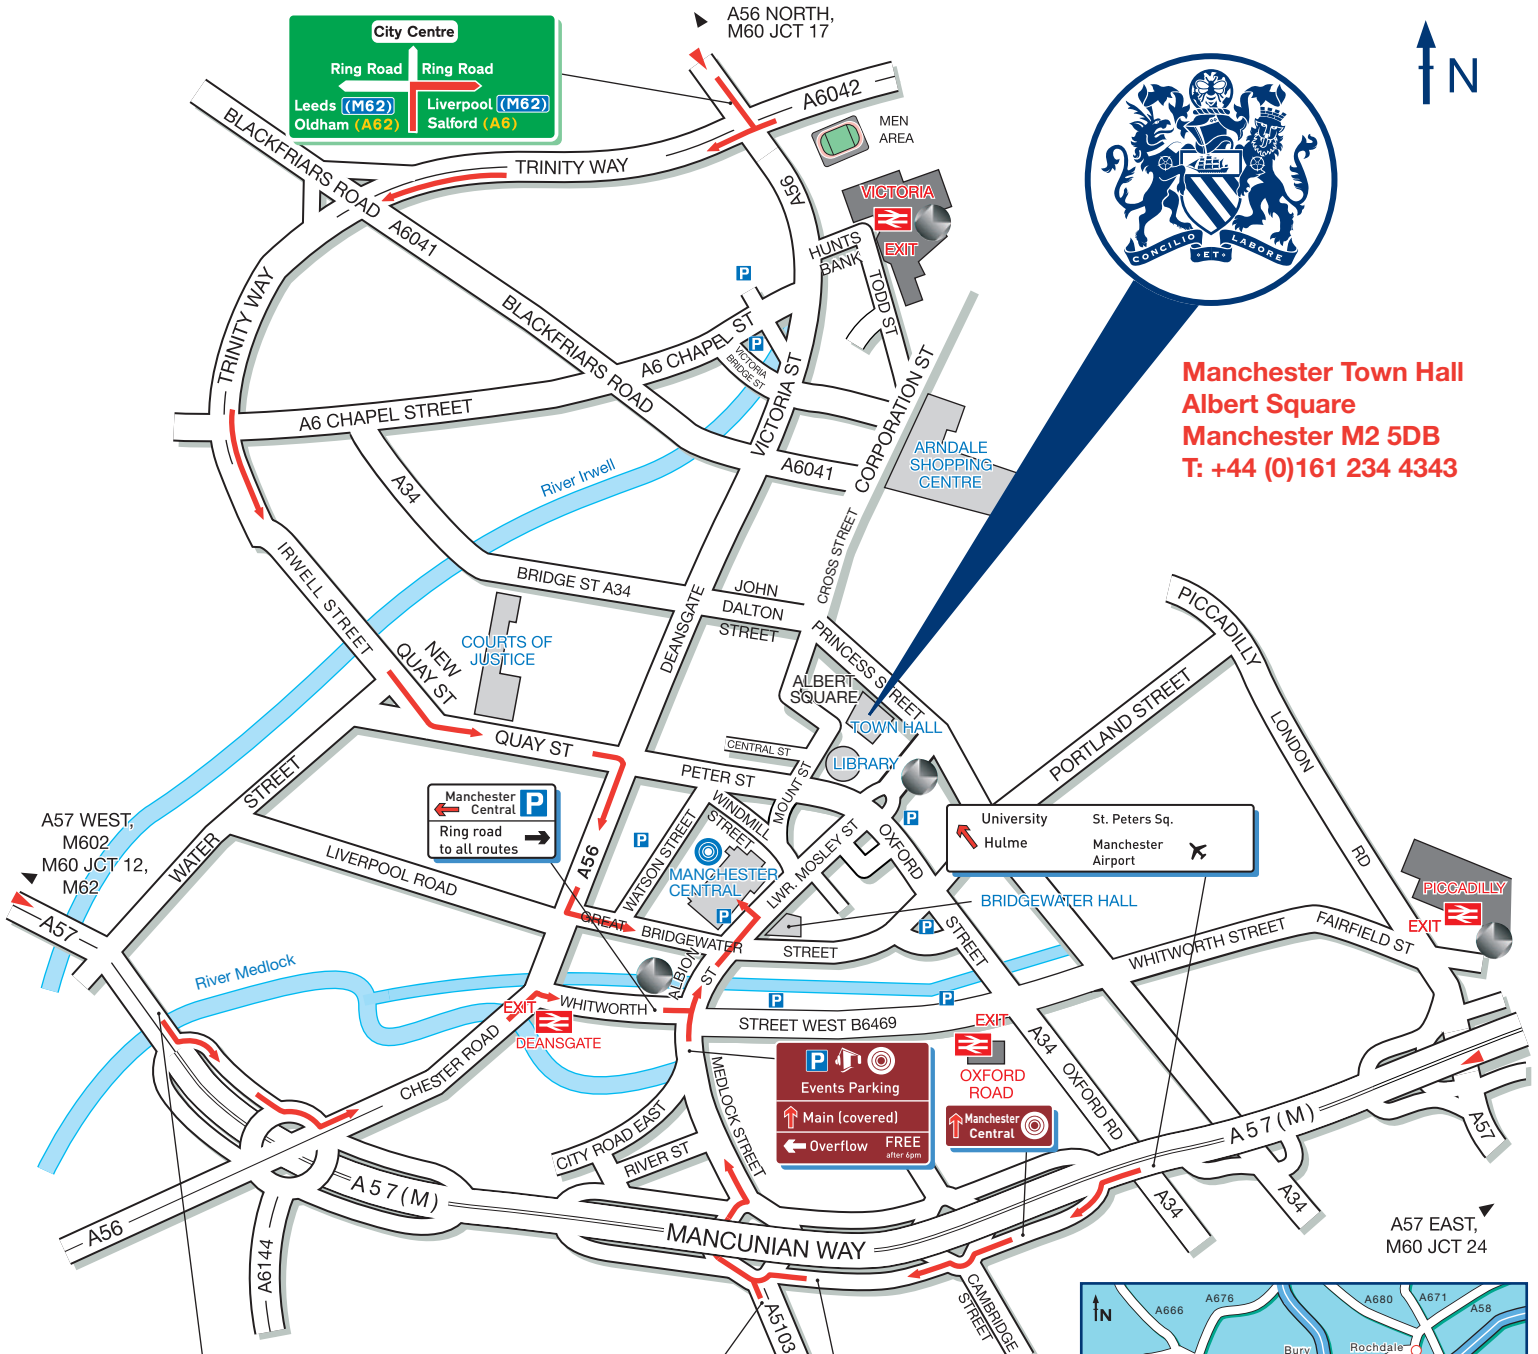

MANCHESTER CITY COUNCIL

By Rail
Manchester Town Hall is 10 minutes by taxi from Piccadilly or Victoria stations. It is 10 minutes' walk from Oxford Road or Deansgate stations.

By Tram
Manchester Town Hall is 5 minutes' walk from the G-MEX tram stop or St Peter's Square tram stop. The tram runs directly from Piccadilly Station.

By Air: Manchester International Airport
From the airport to Manchester Town Hall takes approximately 20 minutes by taxi. Trains from the airport to Piccadilly or Oxford Road stations take about 20 minutes.

Visitors' Parking
Please note there is no on-site parking. The nearest NCP car park is Manchester Central. If you need a disabled parking space, please contact the Conference Office.

Disabled Visitors
If you have any particular requirements please contact the Conference Office.

Manchester Town Hall
Albert Square
Manchester M2 5DB
T: +44 (0)161 234 4343

A57 (M) Ring Road

Ashton-U-Lyne (A635), Stockport (A6)
Birmingham (M6)
Manchester Airport (A5103)
Universities, Piccadilly

Stretford (A56)
Altrincham
Old Trafford
Chorlton (B5218)

Peter's Fields
National Cycling Centre

Birmingham

← Airport (A5103)

City centre →

City Centre

Ring Road

Liverpool (M62)
Salford (A6)

Sheffield (A57)
Stockport (A6)