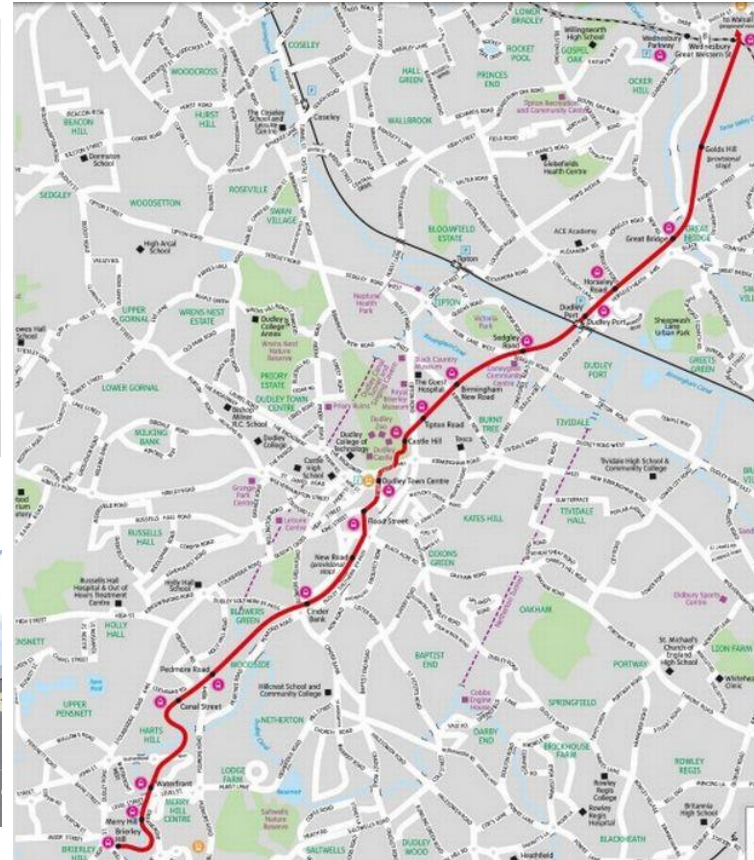

Investment in Infrastructure: A 'New' West Midlands Revolution

Alejandro Moreno
Director – Midland Metro Alliance

Thursday 4 July 2019

Wednesbury to Brierley Hill

The Midland Metro Alliance: Doing it differently

**Five Ways
underpass closure
Plan Ahead**

Alejandro Moreno
alliancedirector@metroalliance.co.uk