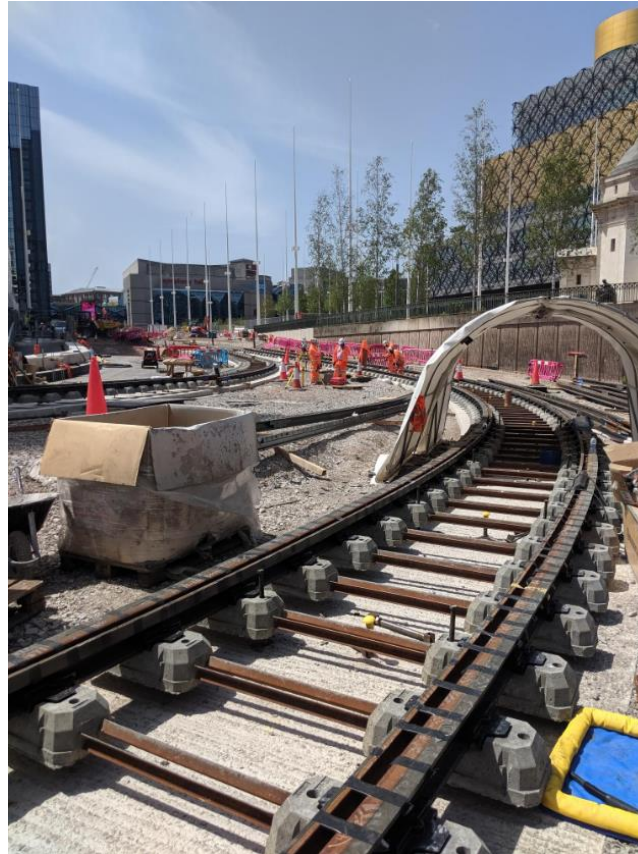

**Five Ways
underpass closure
Plan Ahead**

Alejandro Moreno
alliancedirector@metroalliance.co.uk